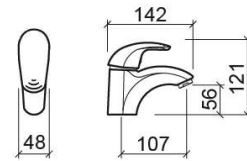

## Technical Information

Length: 142 mm

Width: 48 mm

Height: 121 mm

Weight: 1.40 kg

Collection: [Alfa](#)

Product type: Taps

Style: Contemporary