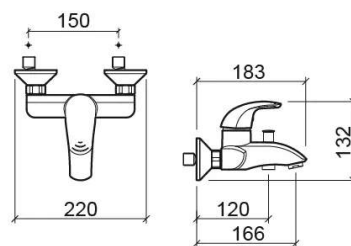

Alfa bath mixer with Omega hand shower - Chrome

Ref. 500080111

EAN Code. 5604815600452

Technical Information

Length: 183 mm

Width: 220 mm

Height: 132 mm

Weight: 2.60 kg

Collection: [Alfa , Omega](#)

Product type: Taps

Style: Contemporary

Material: Brass

Installation type: Wall mounted

Features

- Flow rate at 3 Bar - 22L/min
- Hand shower - 1 function
- Single lever mixer
- Omega hand shower, 1.70m shower hose and wall bracket included