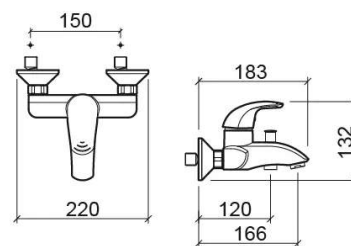

Alfa bath mixer with Omega hand shower - Chrome

Ref. 500080111

EAN Code. 5604815600452

Technical Information

Length: 183 mm

Width: 220 mm

Height: 132 mm

Weight: 2.60 kg

Collection: [Alfa , Omega](#)

Product type: Taps

Style: Contemporary

Material: Brass

Installation type: Wall mounted

Features

- Flow rate at 3 Bar - 22L/min
- Hand shower - 1 function
- Single lever mixer
- Omega hand shower, 1.70m shower hose and wall bracket included