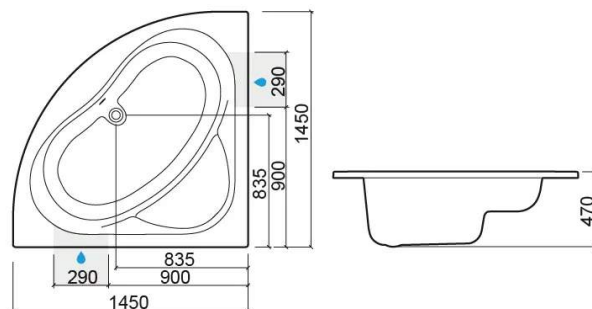

Alfa bath with TOP whirlpool system, right - White and Chrome

Ref. 8411011100

EAN Code. 5604815417852

Technical Information

Length: 1450 mm

Width: 1450 mm

Height: 470 mm

Weight: 79.00 kg

Collection: [Alfa](#)

Product type: Baths

Style: Traditional

Product Format: Angular

Material: Acrylic

Installation type: Corner

Features

- With TOP whirlpool system
- Pump position - right
- Waste included