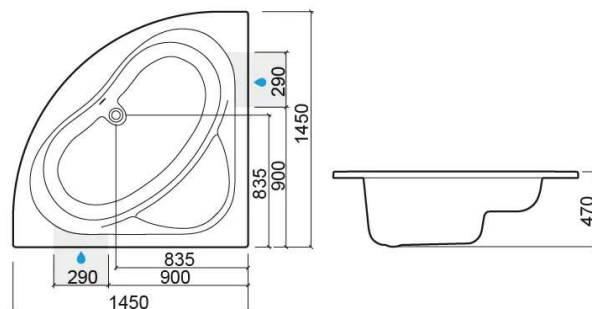

# Alfa bath with TOP whirlpool system, left - White and Chrome

Ref. 8411021100

EAN Code. 5604815417944

## Technical Information

Length: 1450 mm

Width: 1450 mm

Height: 470 mm

Weight: 79.00 kg

Collection: [Alfa](#)

Product type: Baths

Style: Traditional

Product Format: Angular

Material: Acrylic

Installation type: Corner