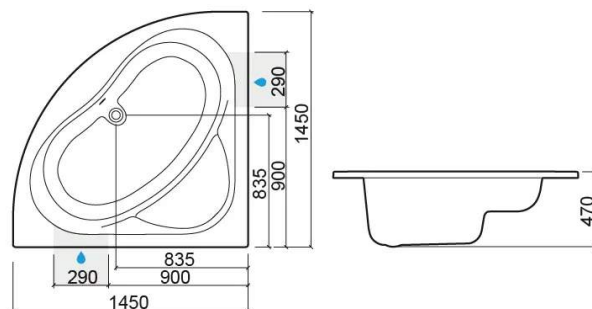

# Alfa bath with TOP whirlpool system, right - White and Chrome

Ref. 8411011100

EAN Code. 5604815417852

## Technical Information

Length: 1450 mm

Width: 1450 mm

Height: 470 mm

Weight: 79.00 kg

Collection: [Alfa](#)

Product type: Baths

Style: Traditional

Product Format: Angular

Material: Acrylic

Installation type: Corner