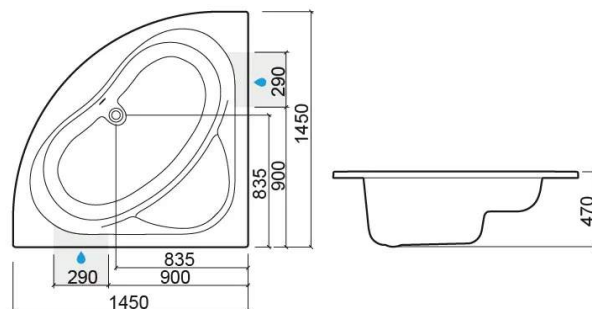

## Description

Alfa 145x145cm bath

Discontinued product - available until permanent stock rupture.

## Technical Information

Length: 1450 mm

Width: 1450 mm

Height: 470 mm

Weight: 63.5 kg

Collection: [Alfa](#)

Product type: Baths

Style: Traditional

Product Format: Angular

Material: Acrylic

Installation type: Corner

## Variations

---

White and Chrome (Discontinued)

1450x1450x470 mm

Ref. 8211011110

EAN Code. 5604815413502

Weight: 63.5 kg