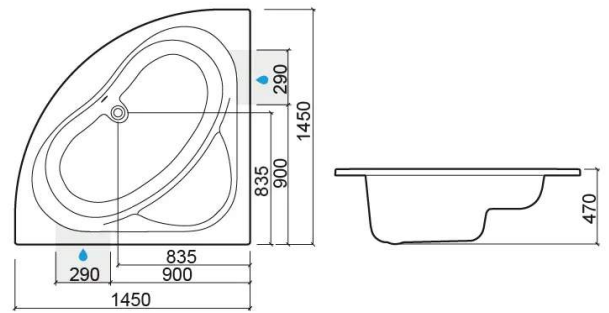

Alfa bath - White

Ref. 8011000000

EAN Code. 5604815403831

Technical Information

Length: 1450 mm

Width: 1450 mm

Height: 470 mm

Weight: 33.00 kg

Collection: [Alfa](#)

Product type: Baths

Style: Traditional

Product Format: Angular

Material: Acrylic

Installation type: Corner

Features

- Waste not included