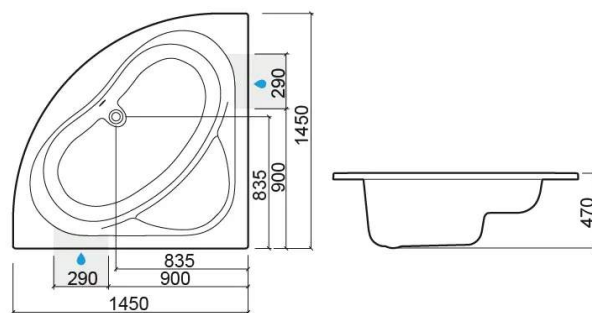

Alfa bath - White

Ref. 8011000000

EAN Code. 5604815403831

Technical Information

Length: 1450 mm

Width: 1450 mm

Height: 470 mm

Weight: 33.00 kg

Collection: [Alfa](#)

Product type: Baths

Style: Traditional

Product Format: Angular

Material: Acrylic

Installation type: Corner

Features

- Waste not included