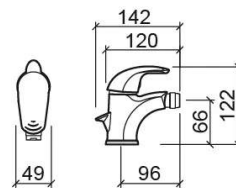

Alfa bidet mixer with waste - Chrome

Ref. 500040011

EAN Code. 5604815600155

Technical Information

Length: 142 mm

Width: 49 mm

Height: 122 mm

Weight: 1.80 kg

Collection: [Alfa](#)

Product type: Taps

Style: Contemporary

Material: Brass

Installation type: Bidet

Features

- Flow rate at 3 Bar - 13.5L/min
- Fixing kit included
- Hot & cold flexible connectors included
- Single lever mixer
- Automatic outlet valve included