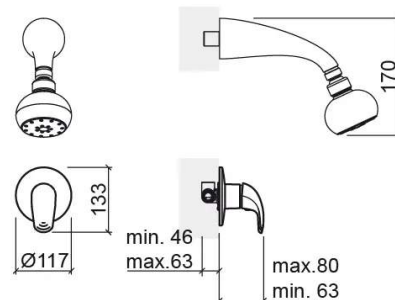

# Alfa concealed 3-way shower valve with shower head - Chrome

Ref. 500170111

EAN Code. 5604815600650

## Technical Information

Length: 80 mm  
Width: 117 mm  
Height: 133 mm  
Weight: 1.90 kg

Collection: [Alfa](#)

Product type: Taps

Style: Contemporary

Material: Brass

Installation type: Concealed

## Features

- Shower head and shower arm included
- Single lever mixer
- Shower solution for 1 water outlet (3-way)