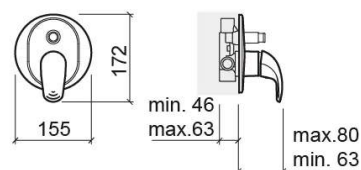

Alfa concealed 4-way shower valve - Chrome

Ref. 500180111C

EAN Code. 5604815600704

Description

Please check availability

Technical Information

Length: 80 mm

Width: 155 mm

Height: 172 mm

Weight: 1.44 kg

Collection: [Alfa](#)

Product type: Taps

Style: Contemporary

Material: Brass

Installation type: Concealed

Features