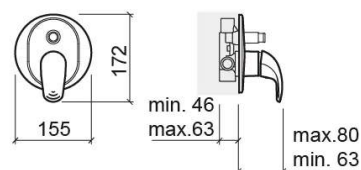

Alfa concealed 4-way shower valve - Chrome

Ref. 500180111C

EAN Code. 5604815600704

Description

Please check availability

Technical Information

Length: 80 mm

Width: 155 mm

Height: 172 mm

Weight: 1.44 kg

Collection: [Alfa](#)

Product type: Taps

Style: Contemporary

Material: Brass

Installation type: Concealed

Features

- Single lever mixer
- Shower solution for 2 water outlets (4-way)