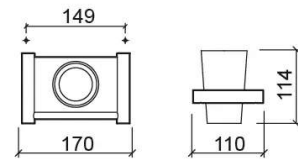

Alfa cup holder - Chrome

Ref. 4101311

EAN Code. 5604815802733

Technical Information

Length: 170 mm

Width: 110 mm

Height: 114 mm

Weight: 0.94 kg