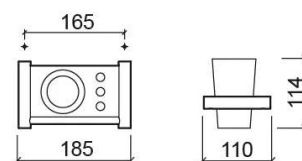

Alfa cup/toothbrush holder - Chrome

Ref. 4101611

EAN Code. 5604815802771

Technical Information

Length: 185 mm

Width: 110 mm

Height: 114 mm

Weight: 0.96 kg