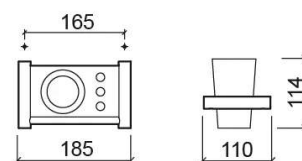

## Alfa cup/toothbrush holder - Chrome

Ref. 4101611

EAN Code. 5604815802771

## Technical Information

Length: 185 mm

Width: 110 mm

Height: 114 mm

Weight: 0.96 kg

Collection: [Alfa](#)

Product type: Accessories

Style: Traditional