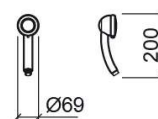

Alfa hand shower - Chrome

Ref. 5969211

EAN Code. 5604815607543

Technical Information

Length: 200 mm

Width: 69 mm

Height: 57 mm

Weight: 0.21 kg

Collection: [Alfa](#)

Product type: Kits, rails and hand showers

Style: Traditional

Product Format: Round

Material: ABS

Features

- Flow rate at 3 Bar - 12L/min
- With 3 jets - rain effect, heavy rain effect and massage effect
- With silicone water outlets