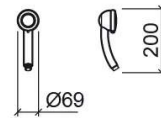

## Technical Information

Length: 200 mm

Width: 69 mm

Height: 57 mm

Weight: 0.21 kg

Collection: [Alfa](#)

Product type: Kits, rails and hand showers

Style: Traditional