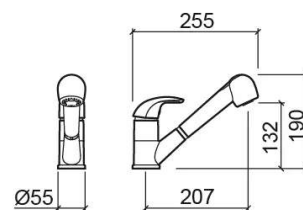

Alfa kitchen mixer with 01 pull-out spray - Chrome

Ref. 500310111

EAN Code. 5604815600810

Technical Information

Length: 255 mm

Width: 55 mm

Height: 190 mm

Weight: 2.38 kg

Collection: [Alfa](#)

Product type: Kitchen taps

Material: Brass

Features

- With swivel spout
- With pull-out spray
- Fixing kit included
- Kitchen tap hole Ø35mm

Downloads

Cleaning Manuals

[Cleaning Manual \(PDF\)](#) ,