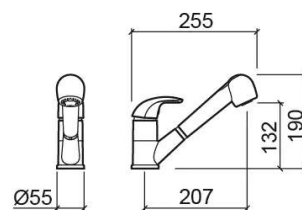

Alfa kitchen mixer with 01 pull-out spray - Chrome

Ref. 500310111

EAN Code. 5604815600810

Technical Information

Length: 255 mm

Width: 55 mm

Height: 190 mm

Weight: 2.38 kg

Collection: [Alfa](#)

Product type: Kitchen taps

Material: Brass

Features

- With swivel spout
- With pull-out spray
- Fixing kit included
- Kitchen tap hole Ø35mm

Downloads

Cleaning Manuals

[Cleaning Manual \(PDF\)](#) ,