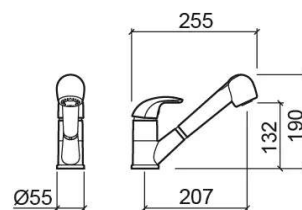

Alfa kitchen mixer with 02 pull-out spray - White

Discontinued

Ref. 500320100

EAN Code. 5604815600834

Technical Information

Length: 255 mm

Width: 55 mm

Height: 190 mm

Weight: 2.37 kg

Collection: [Alfa](#)

Product type: Kitchen taps

Material: Brass

Features

- With swivel spout
- With pull-out spray
- Fixing kit included
- Kitchen tap hole Ø35mm

Variations

Chrome

255x55x190 mm

Ref. 500320111

EAN Code. 5604815600858

Weight: 2.37 kg

Downloads

Cleaning Manuals

Cleaning Manual (PDF) ,

2D & 3D Files