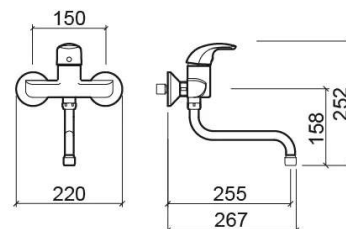

## Technical Information

Length: 267 mm

Width: 220 mm

Height: 252 mm

Weight: 1.78 kg

Collection: [Alfa](#)

Product type: Kitchen taps

Material: Brass

## Features

- 4 joints
- Flow rate at 3 Bar - 18.9L/min
- With swivel spout
- Fixing kit included