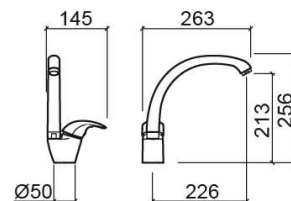

Alfa kitchen mixer with side spout - Chrome

Ref. 500330111

EAN Code. 5604815600865

Technical Information

Length: 263 mm

Width: 145 mm

Height: 256 mm

Weight: 1.82 kg

Collection: [Alfa](#)

Product type: Kitchen taps

Material: Brass

Features

- With swivel spout
- Fixing kit included
- Kitchen tap hole Ø35mm

Downloads

Cleaning Manuals

[Cleaning Manual \(PDF\)](#) ,