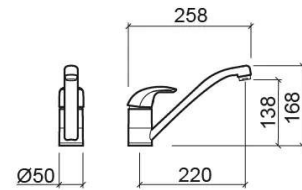

## Technical Information

Length: 258 mm

Width: 50 mm

Height: 168 mm

Weight: 1.43 kg

Collection: Alfa

Product type: Kitchen taps

Material: Brass

## Features

- With swivel spout
- Fixing kit included
- Kitchen tap hole Ø35mm