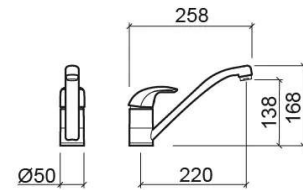

Alfa kitchen mixer - Chrome

Ref. 500300111

EAN Code. 5604815600742

Technical Information

Length: 258 mm

Width: 50 mm

Height: 168 mm

Weight: 1.43 kg

Collection: Alfa

Product type: Kitchen taps

Material: Brass

Features

- With swivel spout
- Fixing kit included
- Kitchen tap hole Ø35mm

Downloads

Cleaning Manuals

[Cleaning Manual \(PDF\)](#) ,