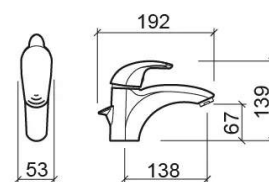

Alfa long spout basin mixer with waste - Chrome

Ref. 500430011

EAN Code. 5604815601046

Description

Please check availability

Technical Information

Length: 192 mm

Width: 53 mm

Height: 139 mm

Weight: 1.90 kg

Collection: Alfa

Product type: Taps

Style: Contemporary

Material: Brass

Installation type: Basin shelf

Features