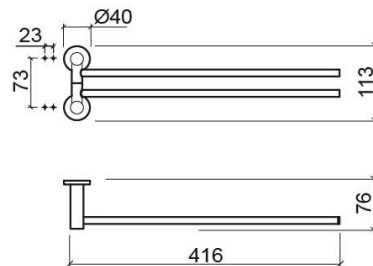

## Alfa and Prestige double towel rail - Chrome

Ref. 4111411

EAN Code. 5604815800449

## Technical Information

Length: 416 mm

Width: 76 mm

Height: 73 mm

Weight: 0.9 kg

Collection: [Alfa , Prestige](#)

Product type: Accessories

Style: Traditional