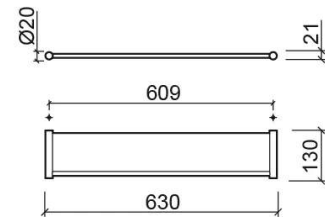

## Alfa shelf - Chrome

Ref. 4100411

EAN Code. 5604815802610

### Technical Information

Length: 630 mm

Width: 130 mm

Height: 21 mm

Weight: 1.82 kg

Collection: [Alfa](#)

Product type: Accessories

Style: Traditional