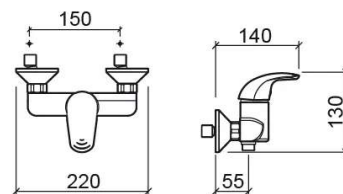

Alfa shower valve with Beta hand shower - Chrome

Ref. 500070111B

EAN Code. 5604815600377

Description

Please check availability

Technical Information

Length: 220 mm

Width: 140 mm

Height: 130 mm

Weight: 2.00 kg

Collection: [Alfa](#)

Product type: Taps

Style: Contemporary

Material: Brass

Installation type: Wall mounted

Features

- Flow rate at 3 Bar - 20L/min
- Hand shower - 3 functions
- Single lever mixer
- Beta hand shower, 1.70m shower hose and wall bracket included

Downloads

Cleaning Manuals

[Cleaning Manual \(PDF\)](#) ,

2D & 3D Files