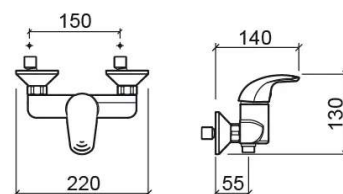

Alfa shower valve with Omega hand shower - Chrome

Ref. 500070111

EAN Code. 5604815600360

Description

Please check availability

Technical Information

Length: 220 mm

Width: 140 mm

Height: 130 mm

Weight: 1.98 kg

Collection: [Alfa , Omega](#)

Product type: Taps

Style: Contemporary

Material: Brass

Installation type: Wall mounted

Features

- Flow rate at 3 Bar - 20L/min
- Hand shower - 1 function
- Single lever mixer
- Omega hand shower, 1.70m shower hose and wall bracket included

Downloads

Cleaning Manuals

[Cleaning Manual \(PDF\)](#) ,

2D & 3D Files