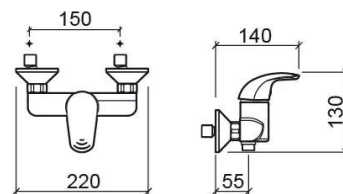

Alfa shower valve with Omega hand shower - Chrome

Ref. 500070111

EAN Code. 5604815600360

Description

Please check availability

Technical Information

Length: 220 mm

Width: 140 mm

Height: 130 mm

Weight: 1.98 kg

Collection: [Alfa , Omega](#)

Product type: Taps

Style: Contemporary

Material: Brass

Installation type: Wall mounted

Features

- Flow rate at 3 Bar - 20L/min
- Hand shower - 1 function
- Single lever mixer
- Omega hand shower, 1.70m shower hose and wall bracket included