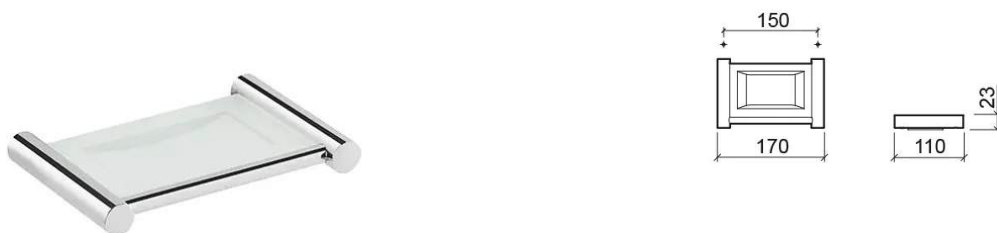

Alfa soap dish - Chrome

Ref. 4100011

EAN Code. 5604815802573

Technical Information

Length: 170 mm

Width: 110 mm

Height: 23 mm

Weight: 0.8 kg