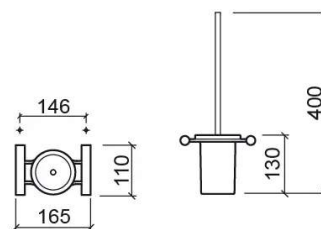

## Alfa toilet brush holder - Chrome

Ref. 4100911

EAN Code. 5604815802696

## Technical Information

Length: 165 mm

Width: 110 mm

Height: 400 mm

Weight: 1.54 kg

Collection: [Alfa](#)

Product type: Accessories

Style: Traditional