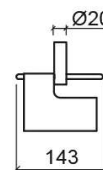

Alfa toilet roll holder with cover - Chrome

Ref. 4102011

EAN Code. 5604815802795

Technical Information

Length: 143 mm

Width: 147 mm

Height: 84 mm

Weight: 0.5 kg