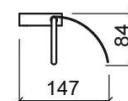

Alfa toilet roll holder with cover - Chrome

Ref. 4102011

EAN Code. 5604815802795

Technical Information

Length: 143 mm

Width: 147 mm

Height: 84 mm

Weight: 0.5 kg