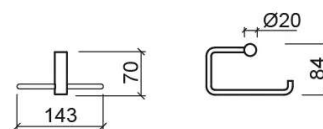

Alfa toilet roll holder - Chrome

Ref. 4101011

EAN Code. 5604815802719

Technical Information

Length: 143 mm

Width: 70 mm

Height: 84 mm

Weight: 0.35 kg