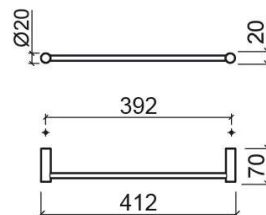

Alfa towel rail - Chrome

Ref. 4100611

EAN Code. 5604815802634

Description

Alfa 60cm towel rail

Features

- Fixing through holes
- Fixing kit included

Technical Information

Length: 412 mm

Width: 70 mm

Height: 21 mm

Weight: 0.46 kg

Collection: [Alfa](#)

Product type: Accessories

Style: Traditional

Material: Brass

Installation type: Wall mounted

Variations

Chrome

512x70x21 mm

Ref. 4100711

EAN Code. 5604815802658

Weight: 0.5 kg

Chrome

620x70x21 mm

Ref. 4100811

EAN Code. 5604815802672

Weight: 0.54 kg

Downloads

Cleaning Manuals

Cleaning Manual (PDF) ,

Technical Drawings