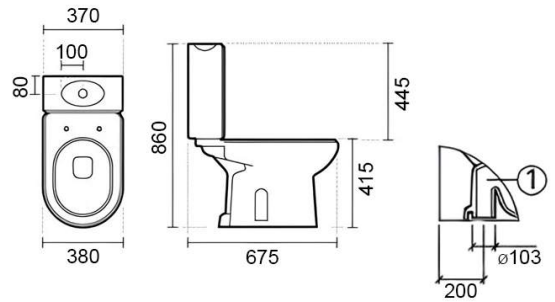

Alfa VO Close Coupled Toilet - White

Ref. 100021004

EAN Code. 5604815001259

Technical Information

Length: 595 mm

Width: 380 mm

Height: 415 mm

Weight: 27.80 kg

Collection: [Alfa](#)

Product type: Toilets

Style: Traditional

Product Format: Oval

Material: Ceramic

Installation type: Floor

Features

- Vertical outlet
- Fixing kit included
- Trap included