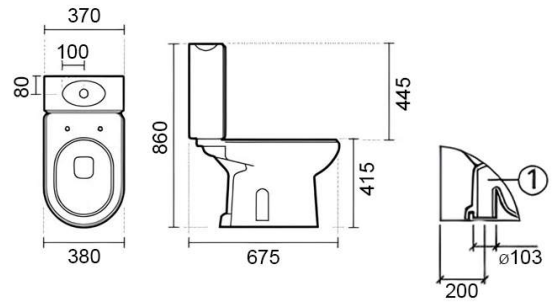

Alfa VO Close Coupled Toilet - White

Ref. 100021004

EAN Code. 5604815001259

Technical Information

Length: 595 mm

Width: 380 mm

Height: 415 mm

Weight: 27.80 kg

Collection: Alfa

Product type: Toilets

Style: Traditional

Product Format: Oval

Material: Ceramic

Installation type: Floor

Features

- Vertical outlet
- Fixing kit included
- Trap included