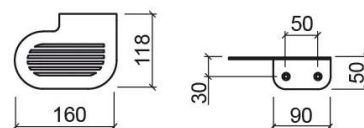

## Technical Information

Length: 160 mm

Width: 118 mm

Height: 50 mm

Weight: 0.43 kg

Collection: Arc

Product type: Accessories

Style: Contemporary