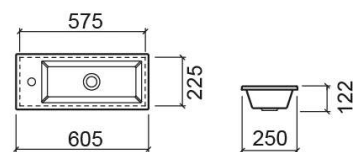

Alicante basin - White

Ref. 118920004

EAN Code. 5604815120349

Description

Alicante 41cm basin

Features

- With tap hole
- Without overflow - compatible with free-flow waste

Technical Information

Length: 605 mm

Width: 225 mm

Height: 122 mm

Weight: 7 kg

Collection: Alicante

Product type: Basins

Style: Contemporary

Product Format: Rectangular

Material: Ceramic

Bowl position: Right; Left

Installation type: Inset

Variations

White

413x220x122 mm

Ref. 118910004

EAN Code. 5604815120332