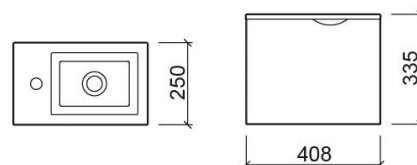

Alicante vanity unit and basin - White

Ref. 691401000

EAN Code. 5604815913415

Description

Alicante pack 60cm vanity unit and basin

Technical Information

Length: 408 mm

Width: 250 mm

Height: 451 mm

Weight: 13.37 kg

Collection: [Alicante](#)

Product type: Vanity units

Style: Contemporary

Product Format: Rectangular

Material: Waterproof MDF

Bowl position: Right; Left

Installation type: Wall hung

Features

- Door opening to the left
- With door
- With built-in handle
- Package contents - Vanity unit, basin, Start mixer and waste
- Fixing kit included

Variations

White
600x250x451 mm

Ref. 691501000
EAN Code. 5604815913439
Weight: 17.4 kg

Beech
408x250x451 mm

Ref. 691401036
EAN Code. 5604815913422
Weight: 13.37 kg

Beech
600x250x451 mm

Ref. 691501036
EAN Code. 5604815913446
Weight: 17.4 kg