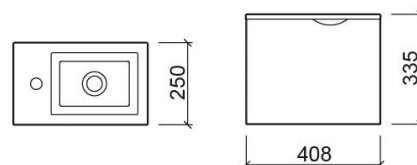

## Description

Alicante pack 60cm vanity unit and basin

## Technical Information

Length: 408 mm

Width: 250 mm

Height: 451 mm

Weight: 13.37 kg

Collection: [Alicante](#)

Product type: Vanity units

Style: Contemporary

Product Format: Rectangular

Material: Waterproof MDF

Bowl position: Right; Left

Installation type: Wall hung

## Variations

---

White  
600x250x451 mm

Ref. 691501000  
EAN Code. 5604815913439  
Weight: 17.4 kg

Beech  
408x250x451 mm

Ref. 691401036  
EAN Code. 5604815913422  
Weight: 13.37 kg

Beech  
600x250x451 mm

Ref. 691501036  
EAN Code. 5604815913446  
Weight: 17.4 kg