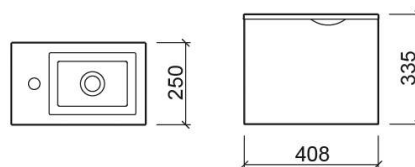

Alicante vanity unit - White

Ref. 6140100

EAN Code. 5604815899740

Description

Alicante 60cm vanity unit

Technical Information

Length: 408 mm

Width: 250 mm

Height: 335 mm

Weight: 6.52 kg

Collection: [Alicante](#)

Product type: Vanity units

Style: Contemporary

Product Format: Rectangular

Material: Waterproof MDF

Bowl position: Right; Left

Installation type: Wall hung

Features

- With built-in handle
- Fixing kit included
- 60cm vanity unit - front
- Door opening: Vanity unit 41cm - vertical

Variations

White
600x250x451 mm
Ref. 6150100
EAN Code. 5604815900118
Weight: 8.55 kg

Beech
408x250x335 mm
Ref. 6140136
EAN Code. 5604815899733
Weight: 6.52 kg

Beech
600x250x451 mm
Ref. 6150136
EAN Code. 5604815900125
Weight: 8.55 kg

Downloads

Cleaning Manuals

Cleaning Manual (PDF) ,

Assembly Instructions