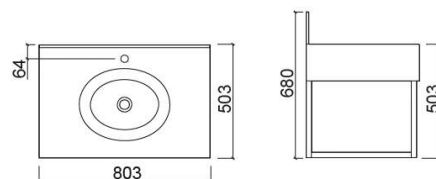

Alva basin - White and Matte black

Ref. 9320801000

EAN Code. 5604815458305

Technical Information

Length: 803 mm

Width: 503 mm

Height: 680 mm

Weight: 33 kg

Collection: [Alva](#)

Product type: Basins

Style: Contemporary

Product Format: Rectangular

Material: Melamine-faced chipboard; Solid

Surface

Installation type: Wall hung

Features