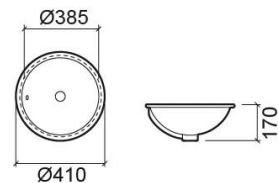

## Technical Information

Height: 170 mm

Diameter: Ø410 mm

Weight: 5.9 kg

Collection: [Anna](#)

Product type: Basins

Style: Traditional

Product Format: Round