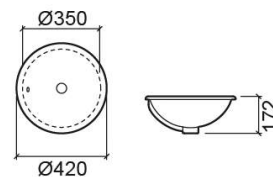

Anna Ø42 basin - White

Ref. 118340004

EAN Code. 5604815106121

Technical Information

Height: 172 mm

Diameter: Ø420 mm

Weight: 4.5 kg

Collection: [Anna](#)

Product type: Basins

Style: Traditional

Product Format: Round

Material: Ceramic

Installation type: Undermount

Features

- With overflow ring
- With overflow
- Fixing kit not included
- Without tap hole

Downloads