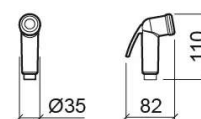

Aqua douche shower kit - Chrome

Ref. 5669111

EAN Code. 5604815609103

Technical Information

Length: 110 mm

Width: 35 mm

Height: 82 mm

Weight: 0.36 kg

Collection: [Aqua](#)

Product type: Kits, rails and hand showers

Style: Traditional

Product Format: Round

Material: ABS

Installation type: Wall mounted

Features

- With 1 jet
- Hose and wall bracket included
- Fixing kit included
- Flow rate at 3 Bar - 15.5L/min