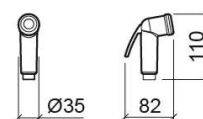

Aqua douche shower kit - Chrome

Ref. 5669111

EAN Code. 5604815609103

Technical Information

Length: 110 mm

Width: 35 mm

Height: 82 mm

Weight: 0.36 kg

Collection: [Aqua](#)

Product type: Kits, rails and hand showers

Style: Traditional

Product Format: Round

Material: ABS

Installation type: Wall mounted

Features

- With 1 jet
- Hose and wall bracket included
- Fixing kit included
- Flow rate at 3 Bar - 15.5L/min