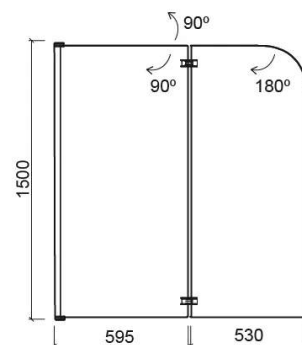

Aquarela Duo enclosure, left - Transparent and White

Ref. 8950901000

EAN Code. 5604815418910

Technical Information

Length: 1125 mm

Width: 30 mm

Height: 1500 mm

Weight: 26.50 kg

Collection: [Aquarela Duo](#)

Product type: Shower enclosures

Style: Contemporary

Product Format: Rectangular

Material: Aluminium; 6mm tempered glass

Installation type: Bath enclosure

Features

- Opening angle - 90°/180°
- Fixings - right
- Fixing kit included
- Silicone and plastic seals and ZAMAK and brass hinges included

Variations

Transparent and Chrome

1125x30x1500 mm

Ref. 8950901011

EAN Code. 5604815418927

Weight: 26.50 kg

Downloads

Cleaning Manuals