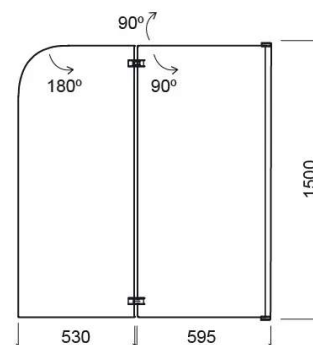

Aquarela Duo enclosure, right - Transparent and White

Ref. 8950900000

EAN Code. 5604815418897

Technical Information

Length: 1125 mm

Width: 30 mm

Height: 1500 mm

Weight: 26.50 kg

Collection: [Aquarela Duo](#)

Product type: Shower enclosures

Style: Contemporary

Product Format: Rectangular

Material: Aluminium; 6mm tempered glass

Installation type: Bath enclosure

Features

- Opening angle - 90°/180°
- Fixings - right
- Fixing kit included
- Silicone and plastic seals and ZAMAK and brass hinges included

Variations

Transparent and Chrome

1125x30x1500 mm

Ref. 8950900011

EAN Code. 5604815418903

Weight: 26.50 kg

Downloads

Cleaning Manuals