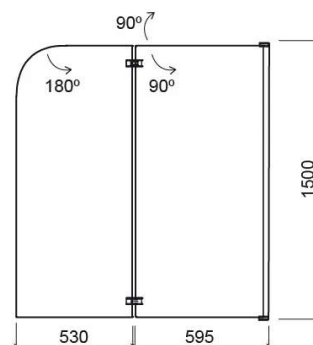

Aquarela Duo enclosure, right - Transparent and White

Ref. 8950900000

EAN Code. 5604815418897

Technical Information

Length: 1125 mm

Width: 30 mm

Height: 1500 mm

Weight: 26.50 kg

Collection: [Aquarela Duo](#)

Product type: Shower enclosures

Style: Contemporary

Product Format: Rectangular

Material: Aluminium; 6mm tempered glass

Installation type: Bath enclosure

Features

- Opening angle - 90°/180°
- Fixings - right
- Fixing kit included
- Silicone and plastic seals and ZAMAK and brass hinges included

Variations

Transparent and Chrome

1125x30x1500 mm

Ref. 8950900011

EAN Code. 5604815418903

Weight: 26.50 kg

Downloads

Cleaning Manuals