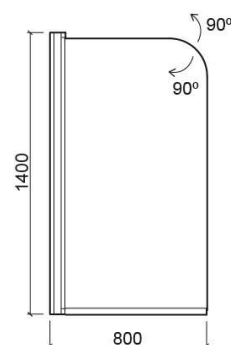

## Technical Information

Length: 800 mm

Width: 30 mm

Height: 1400 mm

Weight: 14.50 kg

Collection: [Aquarela](#)

Product type: Shower enclosures

Style: Contemporary

Product Format: Rectangular

Material: Aluminium; 6mm tempered glass

Installation type: Bath enclosure

## Features

- Opening angle - 90°
- Fixings - right or left (reversible)
- Fixing kit included
- Silicone and plastic seals included

Variations

---

Transparent and Chrome

800x30x1400 mm

Ref. 8950910011

EAN Code. 5604815418941

Weight: 14.50 kg