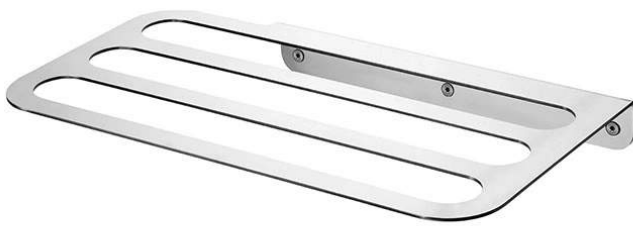

Arc bath towel rail - Polished stainless steel

Ref. 4242411

EAN Code. 5604815912555

Technical Information

Length: 500 mm

Width: 265 mm

Height: 50 mm

Weight: 2.36 kg

Collection: [Arc](#)

Product type: Accessories

Style: Contemporary

Material: Stainless steel

Installation type: Wall mounted

Features

- Fixing through holes
- Fixing kit included

Downloads