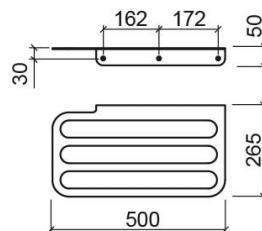

Arc bath towel rail - Polished stainless steel

Ref. 4242411

EAN Code. 5604815912555

Technical Information

Length: 500 mm

Width: 265 mm

Height: 50 mm

Weight: 2.36 kg