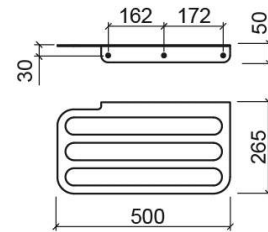

Arc bath towel rail - Polished stainless steel

Ref. 4242411

EAN Code. 5604815912555

Technical Information

Length: 500 mm

Width: 265 mm

Height: 50 mm

Weight: 2.36 kg