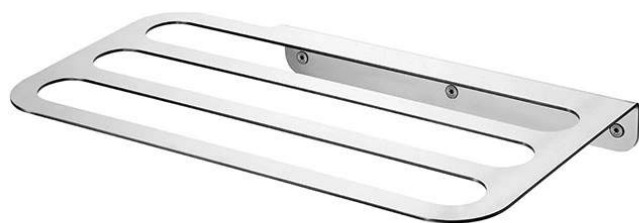

Arc bath towel rail - Polished stainless steel

Ref. 4242411

EAN Code. 5604815912555

Technical Information

Length: 500 mm

Width: 265 mm

Height: 50 mm

Weight: 2.36 kg

Collection: [Arc](#)

Product type: Accessories

Style: Contemporary

Material: Stainless steel

Installation type: Wall mounted

Features

- Fixing through holes
- Fixing kit included

Downloads