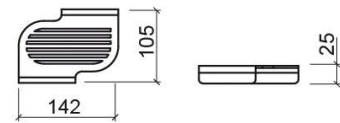

Arc soap dish - Polished stainless steel

Ref. 4240211

EAN Code. 5604815912838

Technical Information

Length: 142 mm

Width: 105 mm

Height: 25 mm

Weight: 1 kg