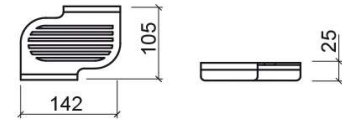

Arc soap dish - Polished stainless steel

Ref. 4240211

EAN Code. 5604815912838

Technical Information

Length: 142 mm

Width: 105 mm

Height: 25 mm

Weight: 1 kg