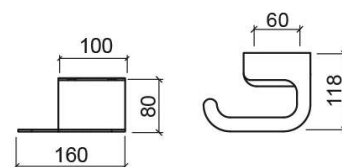

Arc toilet roll holder - Polished stainless steel

Ref. 4241011

EAN Code. 5604815912524

Technical Information

Length: 160 mm

Width: 80 mm

Height: 118 mm

Weight: 0.58 kg