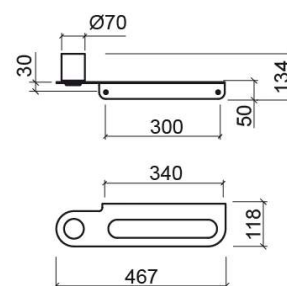

Arc towel rail with cup holder - Polished stainless steel

Ref. 4241311 EAN Code. 5604815912531

Technical Information

Length: 467 mm

Width: 118 mm

Height: 134 mm

Weight: 1.82 kg

Collection: Arc