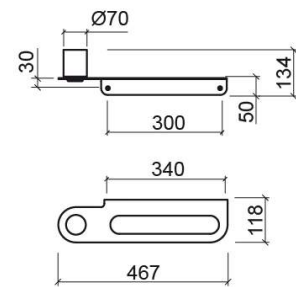

Arc towel rail with cup holder - Polished stainless steel

Ref. 4241311 EAN Code. 5604815912531

Technical Information

Length: 467 mm

Width: 118 mm

Height: 134 mm

Weight: 1.82 kg

Collection: [Arc](#)