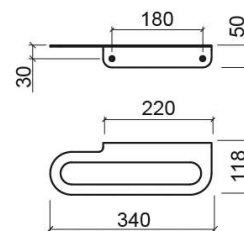

Arc towel rail - Polished stainless steel

Ref. 4240611

EAN Code. 5604815912562

Description

Arc 55cm towel rail

Features

- Fixing through holes
- Fixing kit included

Technical Information

Length: 340 mm

Width: 118 mm

Height: 50 mm

Weight: 0.91 kg

Collection: [Arc](#)

Product type: Accessories

Style: Contemporary

Material: Stainless steel

Installation type: Wall mounted

Variations

Polished stainless steel
467x118x50 mm

Ref. 4240711

EAN Code. 5604815912579

Weight: 1.23 kg

Polished stainless steel
550x118x50 mm

Ref. 4240811