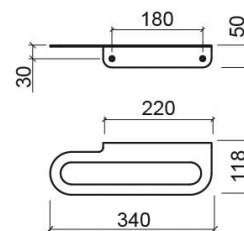

Arc towel rail - Polished stainless steel

Ref. 4240611

EAN Code. 5604815912562

Description

Arc 34cm towel rail

Features

- Fixing through holes
- Fixing kit included

Technical Information

Length: 340 mm

Width: 118 mm

Height: 50 mm

Weight: 0.91 kg

Collection: [Arc](#)

Product type: Accessories

Style: Contemporary

Material: Stainless steel

Installation type: Wall mounted

Variations

Polished stainless steel
467x118x50 mm

Ref. 4240711

EAN Code. 5604815912579

Weight: 1.23 kg

Polished stainless steel
550x118x50 mm

Ref. 4240811