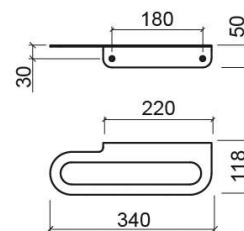

Arc towel rail - Polished stainless steel

Ref. 4240611

EAN Code. 5604815912562

Description

Arc 55cm towel rail

Features

- Fixing through holes
- Fixing kit included

Technical Information

Length: 340 mm

Width: 118 mm

Height: 50 mm

Weight: 0.91 kg

Collection: [Arc](#)

Product type: Accessories

Style: Contemporary

Material: Stainless steel

Installation type: Wall mounted

Variations

Polished stainless steel

467x118x50 mm

Ref. 4240711

EAN Code. 5604815912579

Weight: 1.23 kg

Polished stainless steel

550x118x50 mm

Ref. 4240811

EAN Code. 5604815912586

Weight: 1.38 kg

Downloads

Cleaning Manuals

Cleaning Manual (PDF) ,

2D & 3D Files