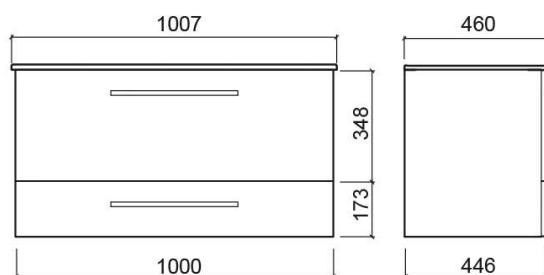

Área 100 2-drawer vanity unit and basin - Dark grey

Discontinued

Ref. 69542103A

EAN Code. 5604815903157

Description

Pack elements: Vanity Unit (109480004) Basin (65421003)

Discontinued product - available until permanent stock rupture.

Technical Information

Length: 1007 mm

Width: 460 mm

Height: 525 mm

Weight: 54.80 kg

Collection: [Área](#)

Product type: Vanity units

Style: Contemporary

Product Format: Rectangular

Material: ;

Installation type: Wall hung

Features

- Textured finishes with integrated handles
- With 2 drawers
- With Smoove closing system
- Fixing kit not included
- Package contents - Vanity unit and basin

Variations

Black (Discontinued)

1007x460x525 mm

Ref. 69542106A

EAN Code. 5604815912760

Weight: 54.80 kg

Cuzco (Discontinued)

1007x460x525 mm