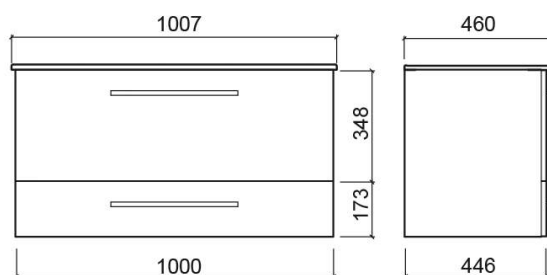

Área 100 2-drawer vanity unit and basin - Dark grey

Discontinued

Ref. 69542103A

EAN Code. 5604815903157

Description

Pack elements: Vanity Unit (109480004) Basin (65421003)

Discontinued product - available until permanent stock rupture.

Technical Information

Length: 1007 mm

Width: 460 mm

Height: 525 mm

Weight: 54.80 kg

Collection: [Área](#)

Product type: Vanity units

Style: Contemporary

Product Format: Rectangular

Material: ;

Installation type: Wall hung

Features

- Textured finishes with integrated handles
- With 2 drawers
- With Smoove closing system
- Fixing kit not included
- Package contents - Vanity unit and basin

Variations

Black (Discontinued)

1007x460x525 mm

Ref. 69542106A

EAN Code. 5604815912760

Weight: 54.80 kg

Cuzco (Discontinued)

1007x460x525 mm