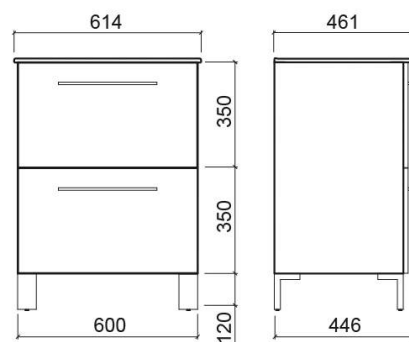

Área 2-drawer vanity unit and basin - White

Discontinued

Ref. 69512300A

EAN Code. 5604815907896

Description

Pack elements: Vanity Unit (65131000) Basin (108170004)

Mirror (65171000)

Discontinued product - available until permanent stock rupture.

Technical Information

Length: 614 mm

Width: 446 mm

Height: 700 mm

Weight: 44.62 kg

Collection: Área

Product type: Vanity units

Style: Contemporary

Product Format: Rectangular

Material: ;

Installation type: Floor; Wall hung

Features

- Textured finishes with integrated handles
- With 2 drawers
- With Smoove closing system
- Optional feet installation
- Fixing kit not included