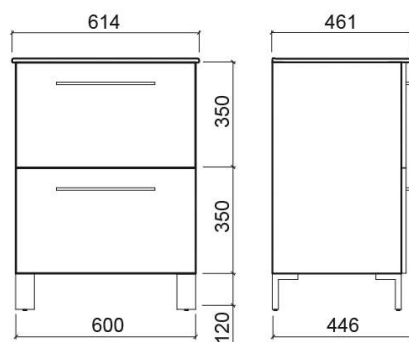

Área 2-drawer vanity unit and basin - White

Discontinued

Ref. 69512300A

EAN Code. 5604815907896

Description

Pack elements: Vanity Unit (65131000) Basin (108170004)

Mirror (65171000)

Discontinued product - available until permanent stock rupture.

Technical Information

Length: 614 mm

Width: 446 mm

Height: 700 mm

Weight: 44.62 kg

Collection: Área

Product type: Vanity units

Style: Contemporary

Product Format: Rectangular

Material: ;

Installation type: Floor; Wall hung

Features

- Textured finishes with integrated handles
- With 2 drawers
- With Smoove closing system
- Optional feet installation
- Fixing kit not included