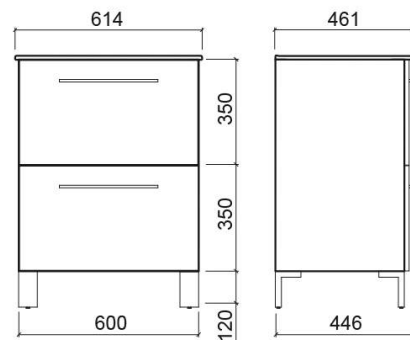

Área 2-drawer vanity unit, basin and mirror - Textured beige

Discontinued

Ref. 69517202A

EAN Code. 5604815917048

Description

Pack elements: Vanity Unit (108120004) Basin (65121002)
Mirror (65170000)

Discontinued product - available until permanent stock
rupture.

Technical Information

Length: 614 mm

Width: 446 mm

Height: 700 mm

Weight: 53.58 kg

Collection: [Área](#)

Product type: Vanity units

Style: Contemporary

Product Format: Rectangular

Material: ;

Installation type: Floor; Wall hung

Features

- Textured finishes with integrated handles
- With 2 drawers
- With Smoove closing system
- Optional feet installation
- Fixing kit not included