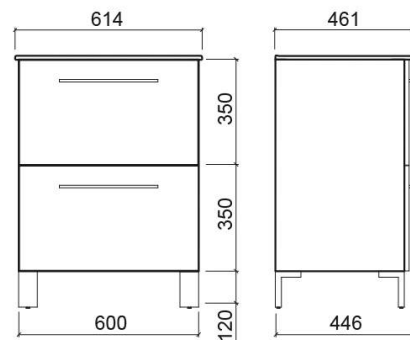

Área 2-drawer vanity unit, basin and mirror - Textured beige

Discontinued

Ref. 69517202A

EAN Code. 5604815917048

Description

Pack elements: Vanity Unit (108120004) Basin (65121002)
Mirror (65170000)

Discontinued product - available until permanent stock
rupture.

Technical Information

Length: 614 mm

Width: 446 mm

Height: 700 mm

Weight: 53.58 kg

Collection: Área

Product type: Vanity units

Style: Contemporary

Product Format: Rectangular

Material: ;

Installation type: Floor; Wall hung

Features

- Textured finishes with integrated handles
- With 2 drawers
- With Smoove closing system
- Optional feet installation
- Fixing kit not included