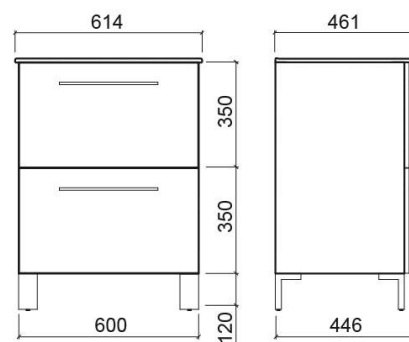

### Description

Área 80cm 2-drawer vanity unit. Please check availability.  
Discontinued product - available until permanent stock rupture.

### Technical Information

Length: 600 mm  
Width: 446 mm  
Height: 700 mm  
Weight: 31.25 kg

Collection: [Área](#)

Product type: Vanity units

Style: Contemporary

Product Format: Rectangular

Material: ;

Bowl position: Centre

## Variations

White (Discontinued)

600x446x700 mm

Ref. 65121000

EAN Code. 5604815910360

Weight: 31.25 kg

White (Discontinued)

700x446x700 mm

Black (Discontinued)

600x446x700 mm

Ref. 65121006

EAN Code. 5604815910391

Weight: 31.25 kg

Black (Discontinued)

800x446x700 mm

Ref. 65321006