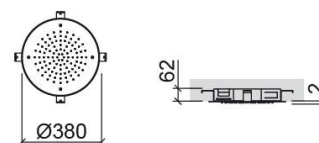

# Área ceiling mounted shower head - Chrome

Ref. 5729111

EAN Code. 5604815608298

## Technical Information

Height: 2 mm

Diameter: Ø380 mm

Weight: 3.85 kg

Collection: Área

Product type: Kits, rails and hand showers

Style: Contemporary

Product Format: Round

Material: Stainless steel

Installation type: Ceiling-recessed

## Features

- Flow rate at 3 Bar - 13L/min
- With silicone water outlets

Variations

---

Chrome

Ø500x2 mm

Ref. 5739111

EAN Code. 5604815608304