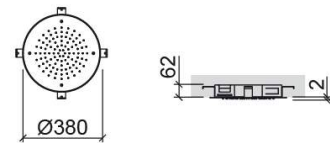

# Área ceiling mounted shower head - Chrome

Ref. 5729111

EAN Code. 5604815608298

## Technical Information

Height: 2 mm

Diameter: Ø380 mm

Weight: 3.85 kg

Collection: Área

Product type: Kits, rails and hand showers

Style: Contemporary

Product Format: Round

Material: Stainless steel

Installation type: Ceiling-recessed

## Features

- Flow rate at 3 Bar - 13L/min
- With silicone water outlets

Variations

---

Chrome

Ø500x2 mm

Ref. 5739111

EAN Code. 5604815608304